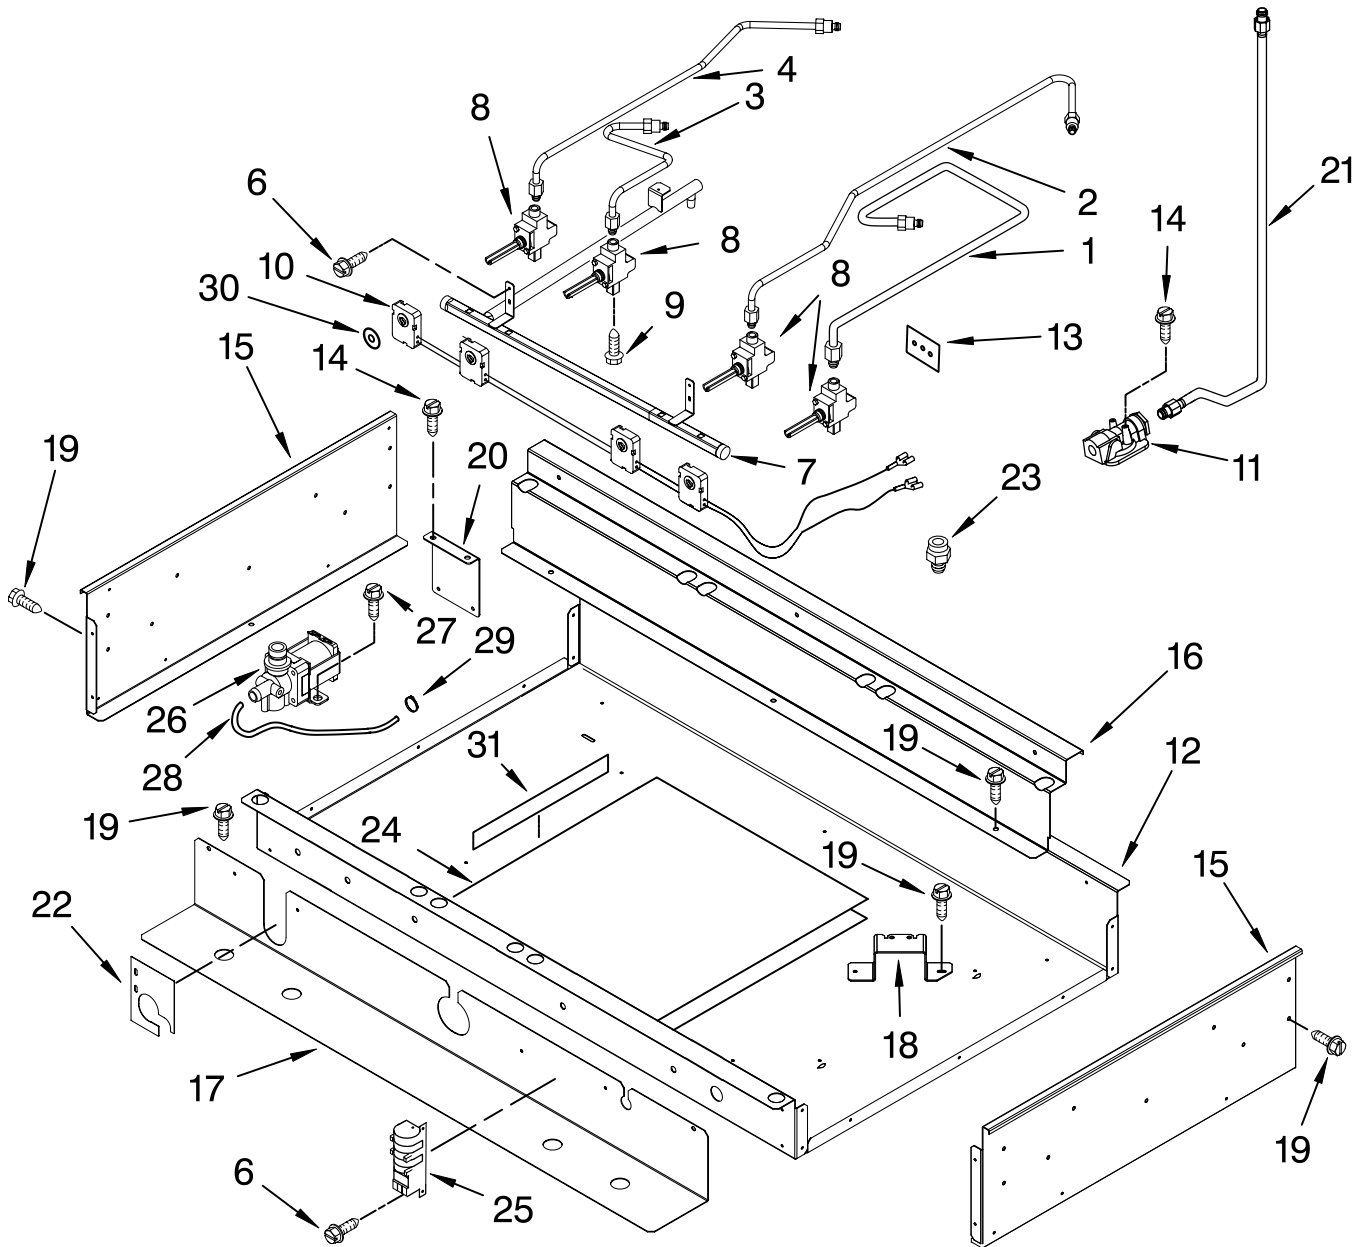

BURNER BOX AND MANIFOLD PARTS

For Model: KDRP707RSS00
(Stainless Steel)

Illus. No.	Part No.	DESCRIPTION	Illus. No.	Part No.	DESCRIPTION	Illus. No.	Part No.	DESCRIPTION
1	4457272	Tubing, Gas Burner - RF	11	9759091	Pressure Regulator	23		Adaptr, Compression
2	4457273	Tubing, Gas Burner - RR	12	9762134	Box, Burner		4453116	1/2" Male
3	4457274	Tubing, Gas Burner - LF	13	3192439	Seal, Switch		4453115	1/2" Female
4	4457275	Tubing, Gas Burner - LR	14	4449809	Screw, 8-18 x 3/8	24	4453036	Cover, Burner Box
6	3400843	Screw, 8-18 x 3/8	15		Right Side	25	8522426	Module, Spark
7	4457267	Manifold		8285607	Right Side	26	9761102	Valve, Overflow
8	4456818	Valve, Burner (4)		8285606	Left Side	27	3196184	Screw, 8-32
9	3186217	Bolt, Gas Valve (4)	16	4457315	Support, Rear	28	9761150	Hose (White) (Valve to Resrv'r)
10	4457173	Burner Switch & Harness Assembly	17	9758986	Support, Cooktop	29	9761147	Clamp
			18	3192811	Bracket, Burner	30	3191387	Seal, Switch
			19	3177991	Screw, 8-18 x 1/4	31	4453191	Seal, Panel
			20	9758964	Bracket, Valve			
			21	4455645	Tube, Manifold			
			22	9762133	Cover, Manifold			

FOR ORDERING INFORMATION REFER TO PARTS PRICE LIST